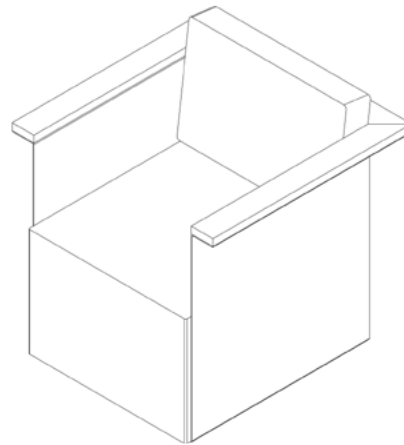

Der „Visupure“ Zweisitzer mit seinem charakteristischen Blickfang, ist zugleich Ruheplatz in einem Loft und kann eine ausgezeichnete Ergänzung zu den Sesseln bilden.

“Visupure” is a series of armchairs and couches in a minimalist, expressive format, which offers great variety. The art lies in the tension of the materials. A thin aluminium sheet has been bent into a U-shape and welded with another aluminium sheet. This forms the backbone of the seat, which appears to be floating on its bouncing feet. The aluminium construction is powder-coated and polished to “high shine”. The arm rest is made from elegant “walnut” solid wood.

VORDERANSICHT /
FRONT VIEW

SEITENANSICHT /
SIDE VIEW

DRAUFSICHT /
TOP VIEW

Sesselmaß:
B * T * H = 74,2 * 73,0 * 71,2 cm
Gewicht: ca. 24 kg

Armchair dimensions:
w * d * h = 74,2 * 73,0 * 71,2 cm
Weight: approx. 24 kg